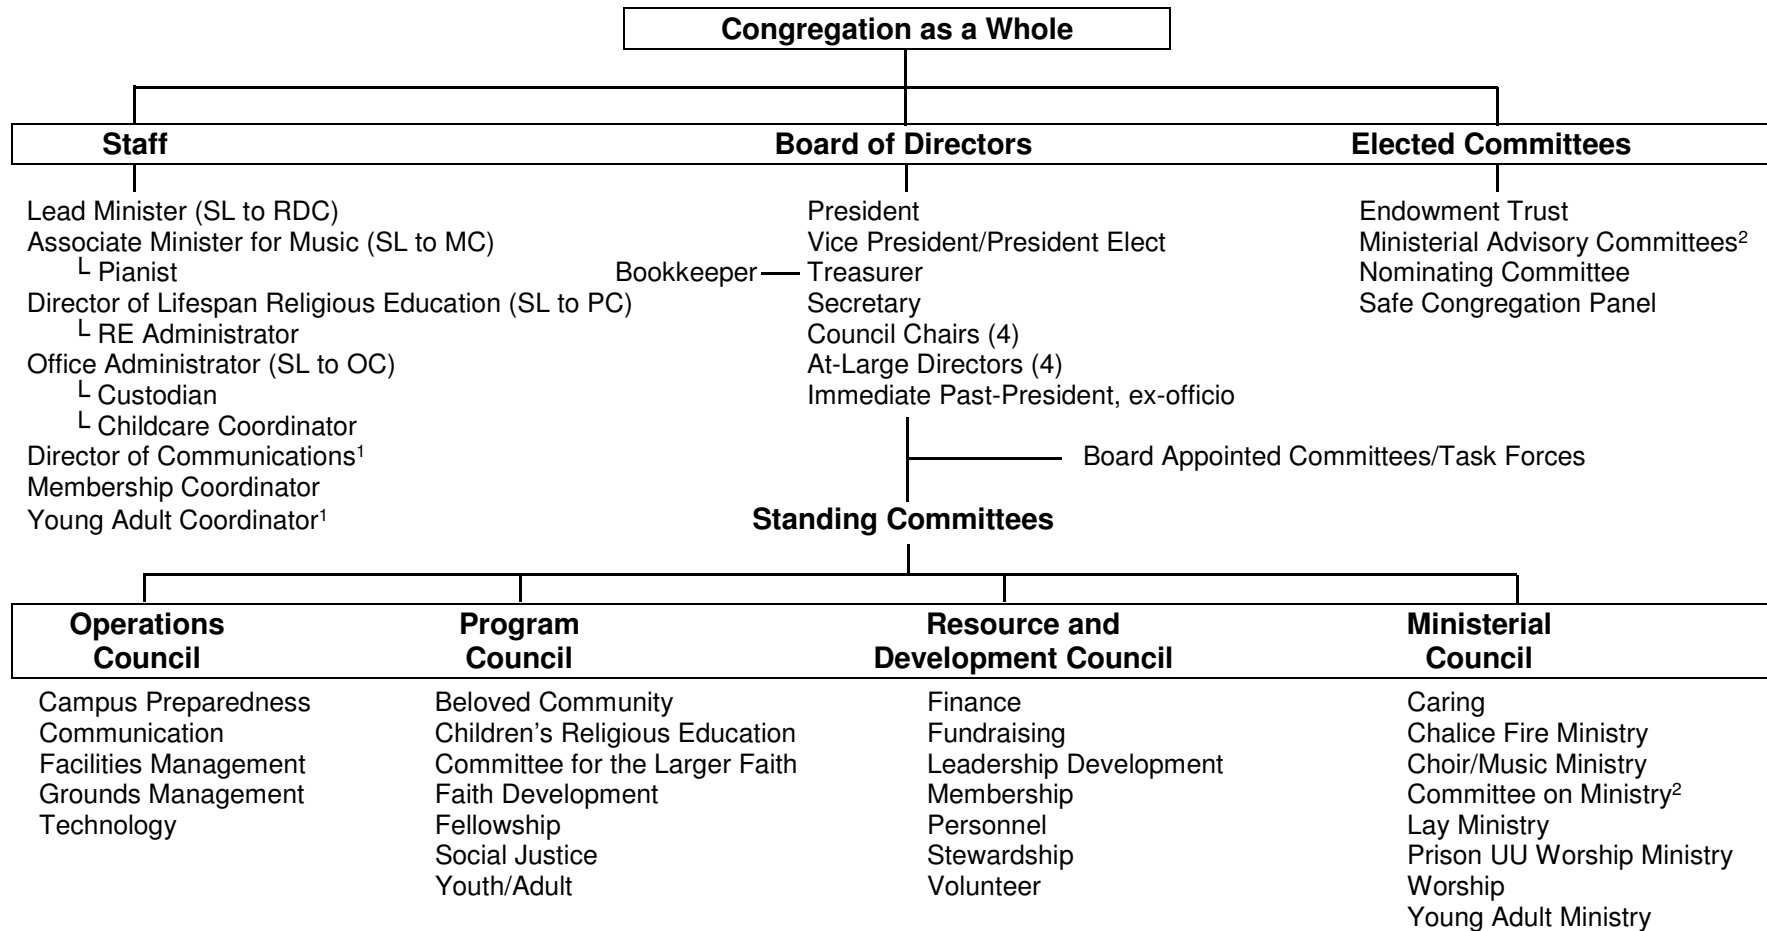

First Unitarian Universalist Church of Nashville

Key: SL = Staff Liaison; MC = Ministerial Council; PC = Program Council; OC = Operations Council; RDC = Resource and Development Council

¹ Contract Service Provider

² Committee on Ministry is comprised of all the members of the Ministerial Advisory Committees as set forth in the by-laws, Section 10.5(a)