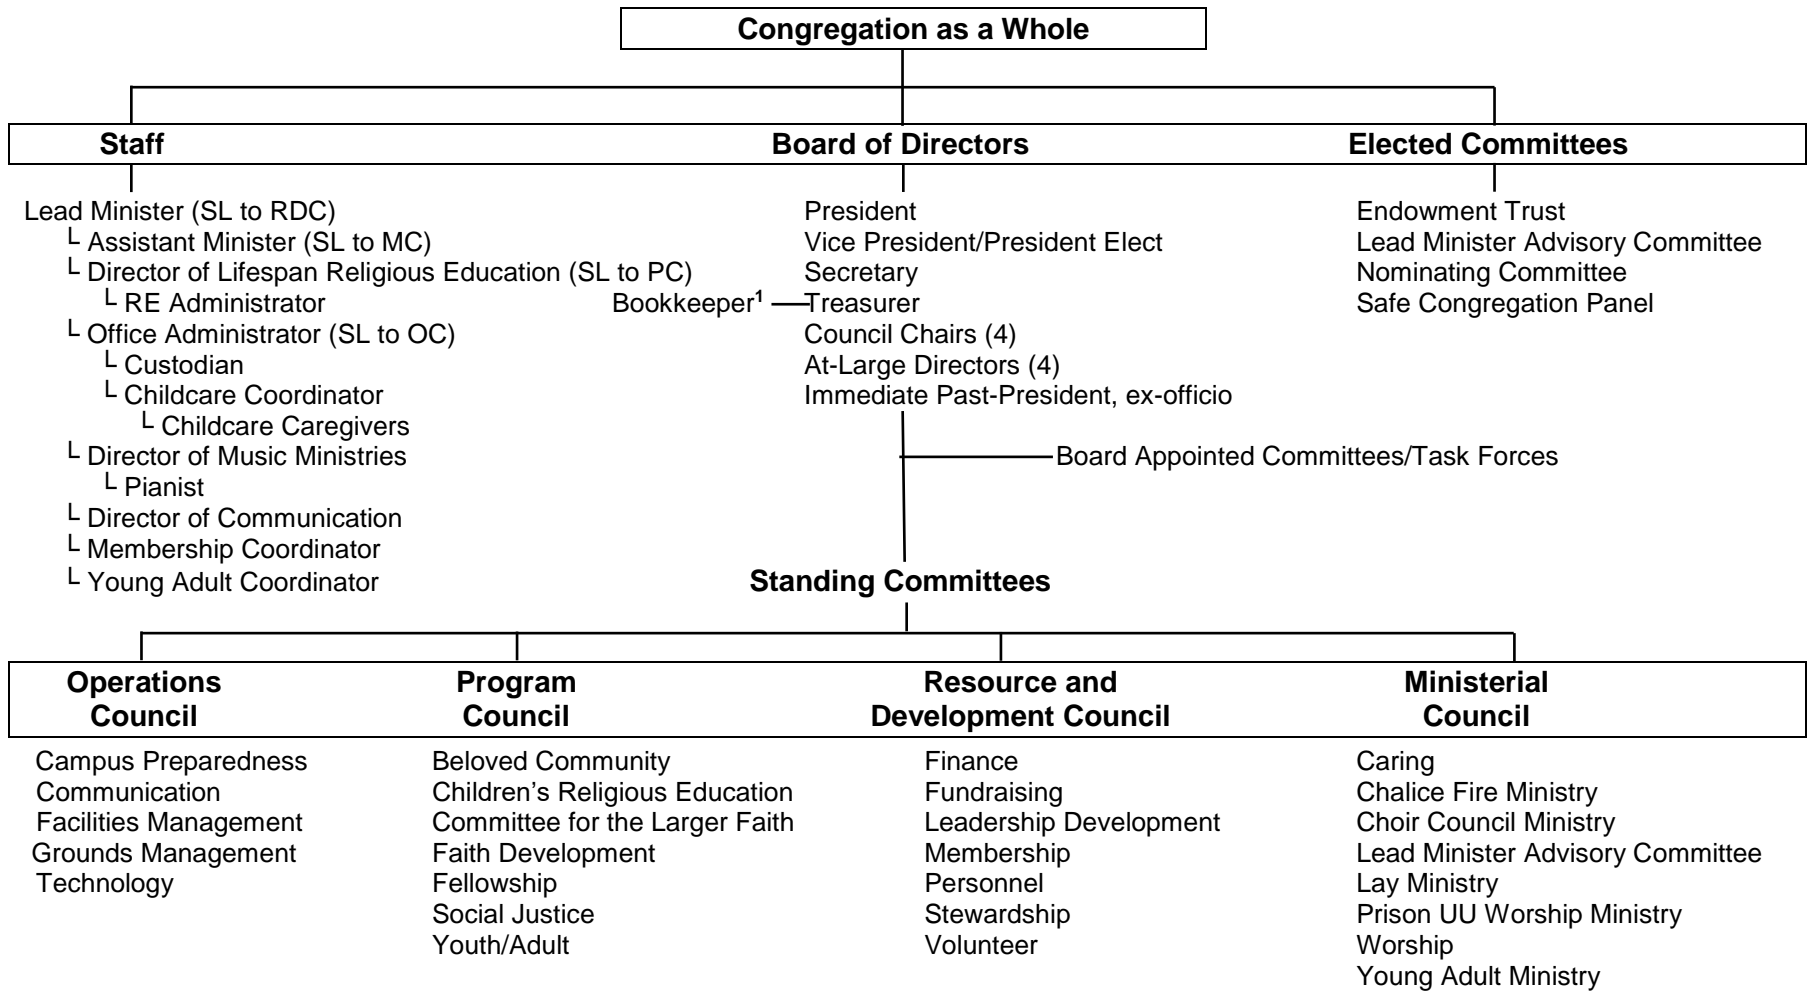

# First Unitarian Universalist Church of Nashville

Key: SL = Staff Liaison; MC = Ministerial Council; PC = Program Council; OC = Operations Council; RDC = Resource and Development Council

<sup>1</sup> Contract Service Provider

Please see the Staff & Leadership Directory for names and contact information as well as subcommittees.